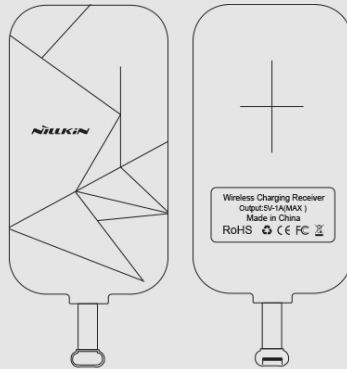

D. Lightning port receiver compatible with iPhone6 Plus/6S Plus.

Magic tags

wireless charging receiver

Nillkin wireless charging receiver makes quick wireless charging with cable free.

Product specification

Output : 5V/1A(Max)
Charge efficiency: $\geq 70\%$
Standard : Qi wireless charging standard

Stable and durable

Precise technique process produces stable and durable magic tags with more excellent transmission performance.

universal, compatible with most smartphones

Directly insert the Magic tag into the mobile phone charging port to realize wireless charging. Easier and more universal.

Installation steps

1. plug into the charging port of phone;