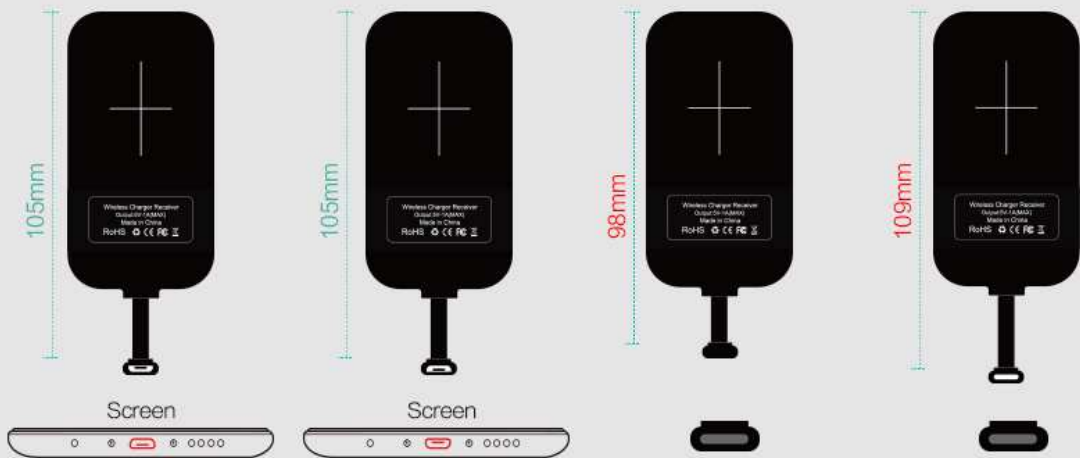

Optional specification

Different specifications for your choice!

A. Mobile phone Micro USB narrow-side up receiver. We put the standard of the upward phone screen. Positive: the top is narrow and bottom is wide.

B. Mobile phone Micro USB narrow-side down receiver. We put the standard of the upward phone screen. Opposite: the top is wide and bottom is narrow.

C. Lightning port receiver compatible with iPhone6/6S/5/5S.

Output : 5V/1A(Max)
Charge efficiency: $\geq 70\%$
Standard : Qi wireless charging standard

Stable and durable

Precise technique process produces stable and durable magic tags with more excellent transmission performance.

universal, compatible with most smartphones

Directly insert the Magic tag into the mobile phone charging port to realize wireless charging. Easier and more universal.

Installation steps

1. plug into the charging port of phone;